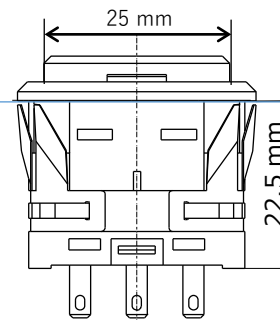

22.5mm Series

Sunmulon provides " Space saving " for your products.

Various size of button, various type of Illumination available in same depth 22.5mm.

EH

EH-G

XH

YH

TA