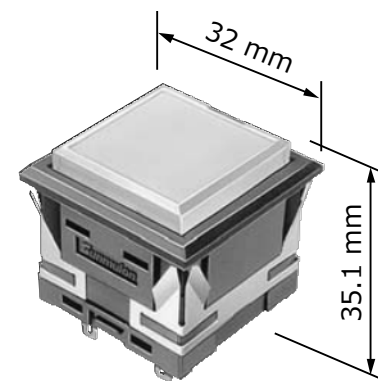

22.5mm Series

Sunmulon provides " Space saving " for your products.

Various size of button, various type of Illumination available in same depth 22.5mm.

EH

EH-G

XH

YH

TA