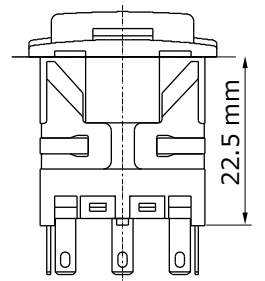

XH

Contact Ratings :
(Resistive load)

AC125V, 250V 5A : Silver (Gold Plated) contacts
AC125V, DC30V 0.1A : Crossbar contacts

Electrical Life :

50,000 operations minimum: Silver (Gold Plated) contacts
100,000 operations minimum: Crossbar contacts

Mechanical Life :

1,000,000 operations minimum: Momentary
200,000 operations minimum: Alternate

Button Shape :

- ☐ 19mm Square
- ☐ 19 × 26mm Rectangle

Illumination Type :

- Single Color Red, Green, Orange-Yellow, Super Blue, Super White, Super Green
- Dual Color Red•Green, Red•Orange-Yellow, Red•Super Blue, Red•Super White, Red•Super Green, Orange-Yellow•Green, Orange-Yellow•Super Blue, Orange-Yellow•Super White, Orange-Yellow•Super Green, Super Blue•Super White, Super Blue•Super Green, Super Green•Super White
- Split-Face