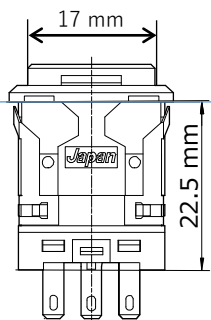

22.5mm Series

Sunmulon provides " Space saving " for your products.

Various size of button, various type of Illumination available in same depth 22.5mm.

EH

EH-G

XH

YH

TA