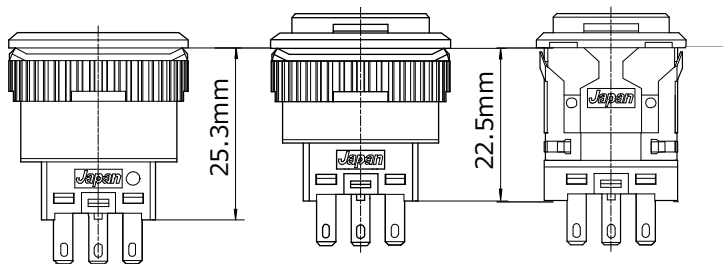

EH-G

(*Flat Button)

(Standard Button)

Contact Ratings :
(Resistive load)

AC125V, 250V 3A : Silver (Gold Plated) contacts
AC125V, DC30V 0.1A : Crossbar contacts

Electrical Life :

60,000 operations minimum: Silver (Gold Plated) contacts
100,000 operations minimum: Crossbar contacts

Mechanical Life :

2,000,000 operations minimum: Momentary
200,000 operations minimum: Alternate

Button Shape :

- 20.2mm Round • standard, Round • flat
- 17mm Square • standard, Square • flat

Illumination Type :

- Single Color Red, Green, Orange-Yellow, Super Blue, Super White, Super Green
- Dual Color Red • Green, Red • Super Blue, Red • Super White, Red • Super Green, Green • Orange-Yellow, Orange-Yellow • Red, Orange-Yellow • Super Blue, Super Blue • Super White, Super White • Super Green, Super Green • Super Blue

* Depth of Flat Button : 25.3mm