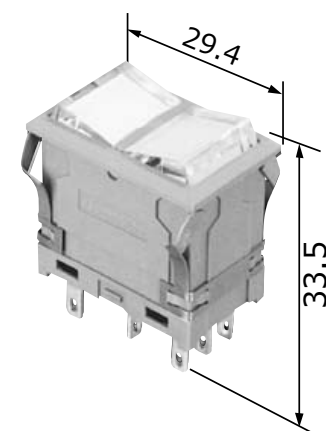

22.5mm Series

Sunmulon provides " Space saving " for your products.

Various size of button, various type of Illumination available in same depth 22.5mm.

EH

EH-G

XH

YH

TA