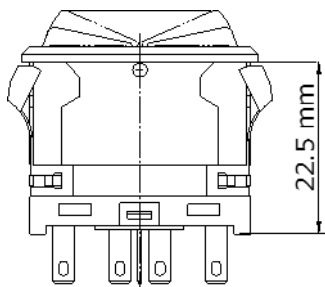

TA

Contact Ratings :
(Resistive load)

AC125V, 250V 5A : Silver (Gold Plated) contacts
AC125V, DC30V 0.1A : Crossbar contacts

Electrical Life :

30,000 operations minimum: Silver (Gold Plated) contacts
100,000 operations minimum: Crossbar contacts

Mechanical Life :

1,000,000 operations minimum: Momentary
200,000 operations minimum: Alternate

Button Shape :

Illumination Type :

Single Color		Red, Green, Orange-Yellow, Super Blue, Super Green
Dual Color		Red•Green Green•Orange-Yellow Orange-Yellow•Red
Split-Face