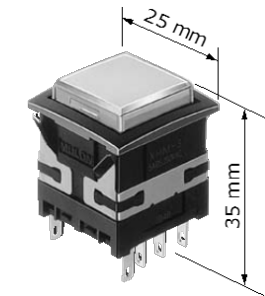

XH

Contact Ratings :
(Resistive load)

AC125V, 250V 5A : Silver (Gold Plated) contacts
AC125V, DC30V 0.1A : Crossbar contacts

Electrical Life :

50,000 operations minimum: Silver (Gold Plated) contacts
100,000 operations minimum: Crossbar contacts

Mechanical Life :

1,000,000 operations minimum: Momentary
200,000 operations minimum: Alternate

Button Shape :

- ☐ 19mm Square
- ☐ 19 × 26mm Rectangle

Illumination Type :

- Single Color Red, Green, Orange-Yellow, Super Blue, Super White, Super Green
- Dual Color Red•Green, Red•Orange-Yellow, Red•Super Blue, Red•Super White, Red•Super Green, Orange-Yellow•Green, Orange-Yellow•Super Blue, Orange-Yellow•Super White, Orange-Yellow•Super Green, Super Blue•Super White, Super Blue•Super Green, Super Green•Super White
- Split-Face