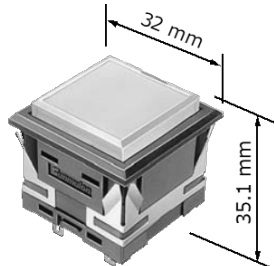

YH

Contact Ratings :
(Resistive load)

AC125V, 250V 3A : Silver (Gold Plated) contacts
AC125V, DC30V 0.1A : Crossbar contacts

Electrical Life :

100,000 operations minimum: Silver (Gold Plated) contacts
100,000 operations minimum: Crossbar contacts

Mechanical Life :

2,000,000 operations minimum: Momentary
200,000 operations minimum: Alternate

Button Shape :

25mm Square

Illumination Type :

- Single Color Red, Green, Orange-Yellow
- Dual Color 2 Red•Green, Red•Orange-Yellow, Orange-Yellow•Green
- Split-Face