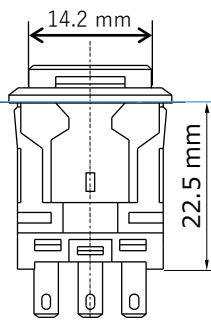

22.5mm Series

Sunmulon provides " Space saving " for your products.

Various size of button, various type of Illumination available in same depth 22.5mm.

EH

EH-G

XH

YH

TA