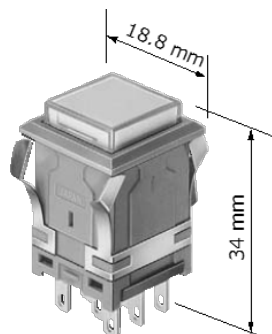

EH

Contact Ratings :
(Resistive load)

AC125V, 250V 3A : Silver (Gold Plated) contacts
AC125V, DC30V 0.1A : Crossbar contacts

Electrical Life :

100,000 operations minimum: Silver (Gold Plated) contacts
100,000 operations minimum: Crossbar contacts

Mechanical Life :

2,000,000 operations minimum: Momentary
200,000 operations minimum: Alternate

Button Shape :

- 14.2mm Square, Dimple • Square
- 14.2 × 20.4mm Rectangle, Dimple • Rectangle

Illumination Type :

- Single Color Red, Green, Orange-Yellow, Super Blue, Super White, Super Green
- Dual Color Red • Green, Red • Super Blue, Red • Super White, Red • Super Green, Green • Orange-Yellow, Orange-Yellow • Red, Orange-Yellow • Super Blue, Super Blue • Super White, Super White • Super Green, Super Green • Super Blue
- Split-Face
- Spot Red, Green, Orange-Yellow