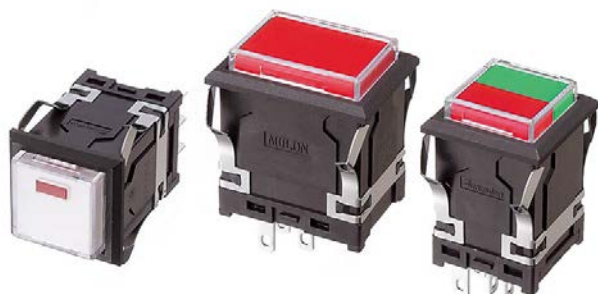

EH

Contact Ratings :
(Resistive load)

AC125V, 250V 3A : Silver (Gold Plated) contacts
AC125V, DC30V 0.1A : Crossbar contacts

Electrical Life :

100,000 operations minimum: Silver (Gold Plated) contacts
100,000 operations minimum: Crossbar contacts

Mechanical Life :

2,000,000 operations minimum: Momentary
200,000 operations minimum: Alternate

Button Shape :

- 14.2mm Square, Dimple • Square
- 14.2 × 20.4mm Rectangle, Dimple • Rectangle

Illumination Type :

- Single Color Red, Green, Orange-Yellow, Super Blue, Super White, Super Green
- Dual Color Red • Green, Red • Super Blue, Red • Super White, Red • Super Green, Green • Orange-Yellow, Orange-Yellow • Red, Orange-Yellow • Super Blue, Super Blue • Super White, Super White • Super Green, Super Green • Super Blue
- Split-Face
- Spot Red, Green, Orange-Yellow