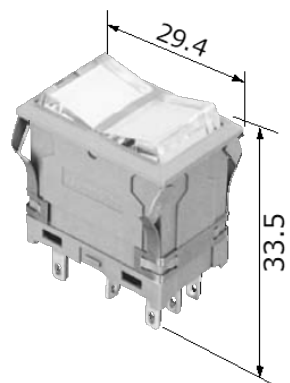

TA

Contact Ratings :
(Resistive load)

AC125V, 250V 5A : Silver (Gold Plated) contacts
AC125V, DC30V 0.1A : Crossbar contacts

Electrical Life :

30,000 operations minimum: Silver (Gold Plated) contacts
100,000 operations minimum: Crossbar contacts

Mechanical Life :

1,000,000 operations minimum: Momentary
200,000 operations minimum: Alternate

Button Shape :

Illumination Type :

Single Color		Red, Green, Orange-Yellow, Super Blue, Super Green
Dual Color		Red•Green Green•Orange-Yellow Orange-Yellow•Red
Split-Face