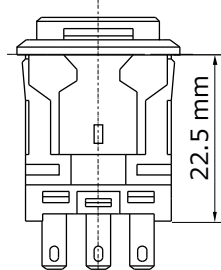

EH

Contact Ratings :
(Resistive load)

AC125V, 250V 3A : Silver (Gold Plated) contacts
AC125V, DC30V 0.1A : Crossbar contacts

Electrical Life :

100,000 operations minimum: Silver (Gold Plated) contacts
100,000 operations minimum: Crossbar contacts

Mechanical Life :

2,000,000 operations minimum: Momentary
200,000 operations minimum: Alternate

Button Shape :

- 14.2mm Square, Dimple • Square
- 14.2 × 20.4mm Rectangle, Dimple • Rectangle

Illumination Type :

- Single Color Red, Green, Orange-Yellow, Super Blue, Super White, Super Green
- Dual Color Red • Green, Red • Super Blue, Red • Super White, Red • Super Green, Green • Orange-Yellow, Orange-Yellow • Red, Orange-Yellow • Super Blue, Super Blue • Super White, Super White • Super Green, Super Green • Super Blue
- Split-Face
- Spot Red, Green, Orange-Yellow