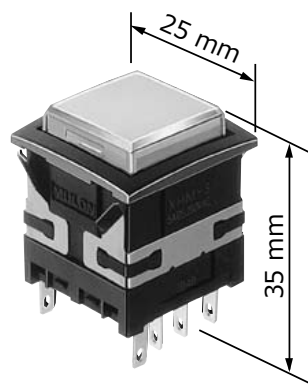

22.5mm Series

Sunmulon provides " Space saving " for your products.

Various size of button, various type of Illumination available in same depth 22.5mm.

EH

EH-G

XH

YH

TA

* Depth of Flat Button : 25.3mm

XH

Contact Ratings :
(Resistive load)

AC125V, 250V 5A : Silver (Gold Plated) contacts
AC125V, DC30V 0.1A : Crossbar contacts

Electrical Life :

50,000 operations minimum: Silver (Gold Plated) contacts
100,000 operations minimum: Crossbar contacts