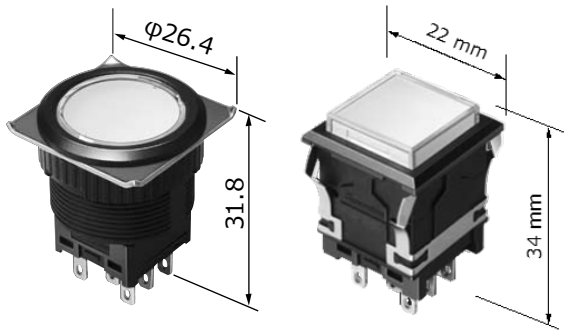

EH-G

(*Flat Button)

(Standard Button)

Contact Ratings :
(Resistive load)

AC125V, 250V 3A : Silver (Gold Plated) contacts
AC125V, DC30V 0.1A : Crossbar contacts

Electrical Life :

60,000 operations minimum: Silver (Gold Plated) contacts
100,000 operations minimum: Crossbar contacts

Mechanical Life :

2,000,000 operations minimum: Momentary
200,000 operations minimum: Alternate

Button Shape :

- 20.2mm Round • standard, Round • flat
- 17mm Square • standard, Square • flat

Illumination Type :

- Single Color Red, Green, Orange-Yellow, Super Blue, Super White, Super Green
- Dual Color Red • Green, Red • Super Blue, Red • Super White, Red • Super Green, Green • Orange-Yellow, Orange-Yellow • Red, Orange-Yellow • Super Blue, Super Blue • Super White, Super White • Super Green, Super Green • Super Blue

* Depth of Flat Button : 25.3mm