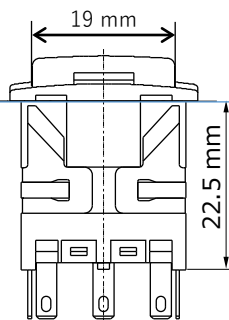

22.5mm Series

Sunmulon provides " Space saving " for your products.

Various size of button, various type of Illumination available in same depth 22.5mm.

EH

EH-G

XH

YH

TA