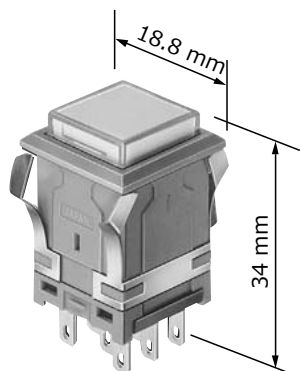

22.5mm Series

Sunmulon provides " Space saving " for your products.

Various size of button, various type of Illumination available in same depth 22.5mm.

EH

EH-G

XH

YH

TA