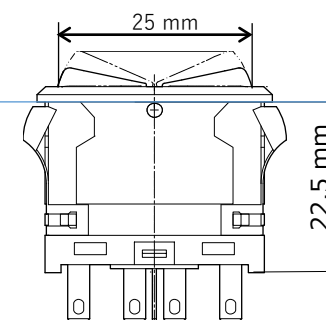

22.5mm Series

Sunmulon provides " Space saving " for your products.

Various size of button, various type of Illumination available in same depth 22.5mm.

EH

EH-G

XH

YH

TA