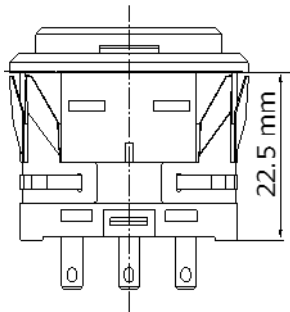

YH

Contact Ratings :
(Resistive load)

AC125V, 250V 3A : Silver (Gold Plated) contacts
AC125V, DC30V 0.1A : Crossbar contacts

Electrical Life :

100,000 operations minimum: Silver (Gold Plated) contacts
100,000 operations minimum: Crossbar contacts

Mechanical Life :

2,000,000 operations minimum: Momentary
200,000 operations minimum: Alternate

Button Shape :

25mm Square

Illumination Type :

- Single Color Red, Green, Orange-Yellow
- Dual Color 2 Red•Green, Red•Orange-Yellow, Orange-Yellow•Green
- Split-Face