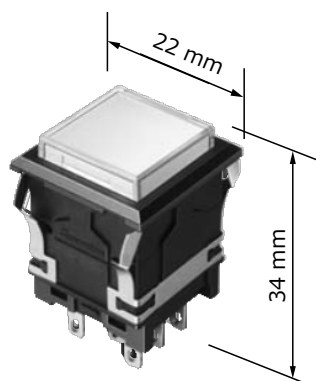

22.5mm Series

Sunmulon provides " Space saving " for your products.

Various size of button, various type of Illumination available in same depth 22.5mm.

EH

EH-G

XH

YH

TA